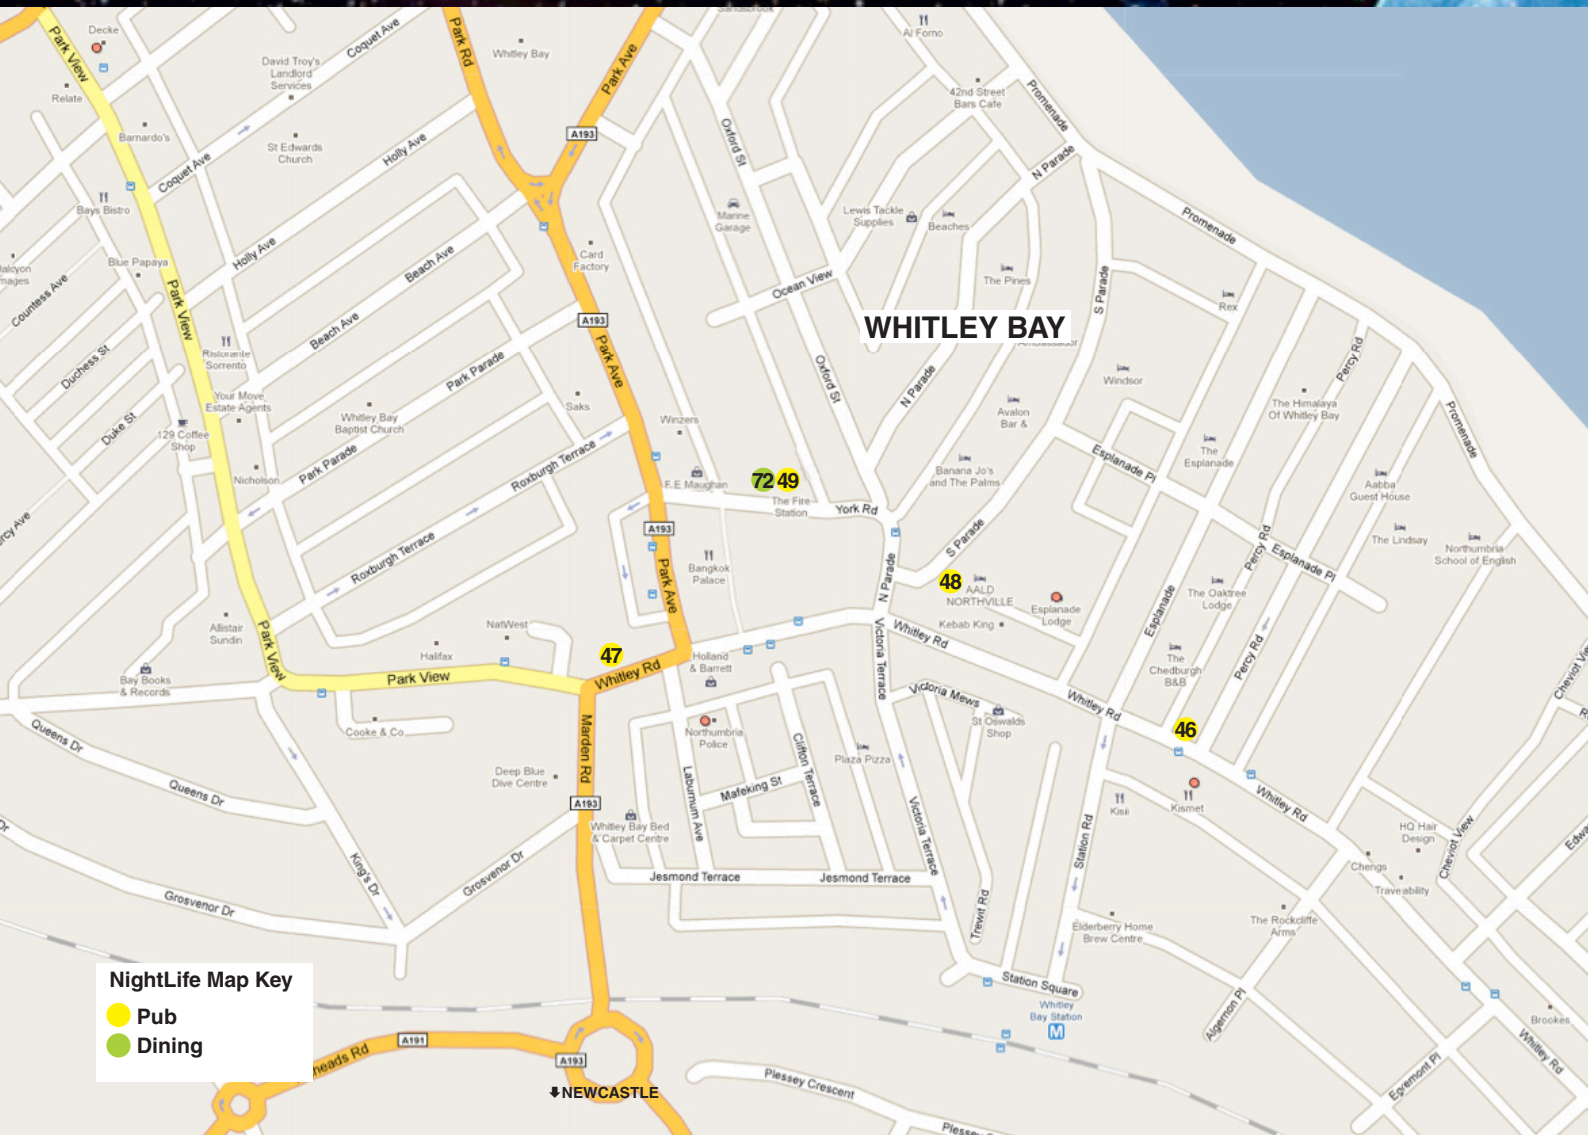

nightlifecard®

Terms and Conditions

1. Nightlife cards must be shown to bar staff at all times to obtain offers.
2. Certain venues do operate a dress code policy.
3. Please be aware that ID may be requested at all venues.
4. New employees may be unaware of the Nightlife Card offers in operation at certain venues, if this is found to be the case, then please ask politely to speak to the venue manager.
5. Certain venues operate time restrictions in their offers. These must be strictly adhered to, to obtain their offer.
6. Please be aware that during winter period opening hours at certain venues may vary.
7. All current offers are clearly displayed at entrance or behind the bar and maybe subject to change.
8. The management reserve the right to refuse admission.

Important Information

- Door staff have a difficult job to carry out, please treat them with the utmost respect, or you will be refused admission.
- If you look under age of 25, be prepared to be asked for photographic ID.
- Certain venues operate a No Large Groups Policy.
- Always carry this leaflet with you for proof of your VIP offers.

Please enjoy yourself and we hope you enjoy using your Nightlife Card in Whitley Bay.